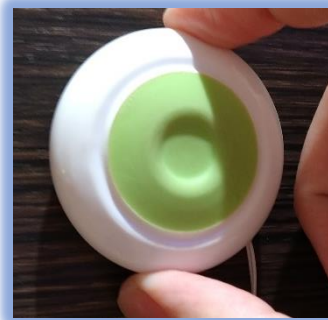

Smart Disinfection Door 智慧噴霧消毒門

Build a safer environment together
打造更安全的環境

Smart Disinfection Door intro 智慧噴霧消毒門 介紹

Smart Disinfection Door, model: **HS-2000**, is built for enterprises to create a safer environment by using the ultrasonic atomizer to spray the disinfectant on all incoming personnel. It integrated with smart sensors which detect incoming personnel and trigger the ultrasonic atomizer 2 seconds before the personnel arrive, and spray for 30 seconds.

智慧噴霧消毒門，型號：HS-2000，是專為企業設計，使用自動感應噴霧的消毒門。透過傳感器可在人員進入前 2 秒內從待機狀態啟動至自動噴霧狀態，並持續噴霧 30 秒，完成消毒。

You can also manually spray the disinfectant into the air via a remote control to sterilize the environment whenever you want.

另配有遙控器，可隨時手動啟動噴霧器，達到環境消毒目的。

Smart Disinfection Door 智慧噴霧消毒門 HS-2000

Arch type 拱門式

Smart sensors & remote control
智慧傳感器 & 遙控器

Stick type 迎賓式

Smart Disinfection Door 智慧噴霧消毒門 HS-2000

Arch Type 拱門式

Height: 190cm * width 100cm / 高 190 公分 * 寬 100 公分

2pcs of Ultrasonic atomizer / 2 座超音波主機

1 set of Exclusive PCV pipe / 1 組專用 PVC 套管

3pcs of Smart sensor / 3 顆智慧傳感器

1pc of Remote control / 1 支遙控器

Stick Type 迎賓式

Height: 240cm / 高 240 公分

1pc of Ultrasonic atomizer / 1 座超音波主機